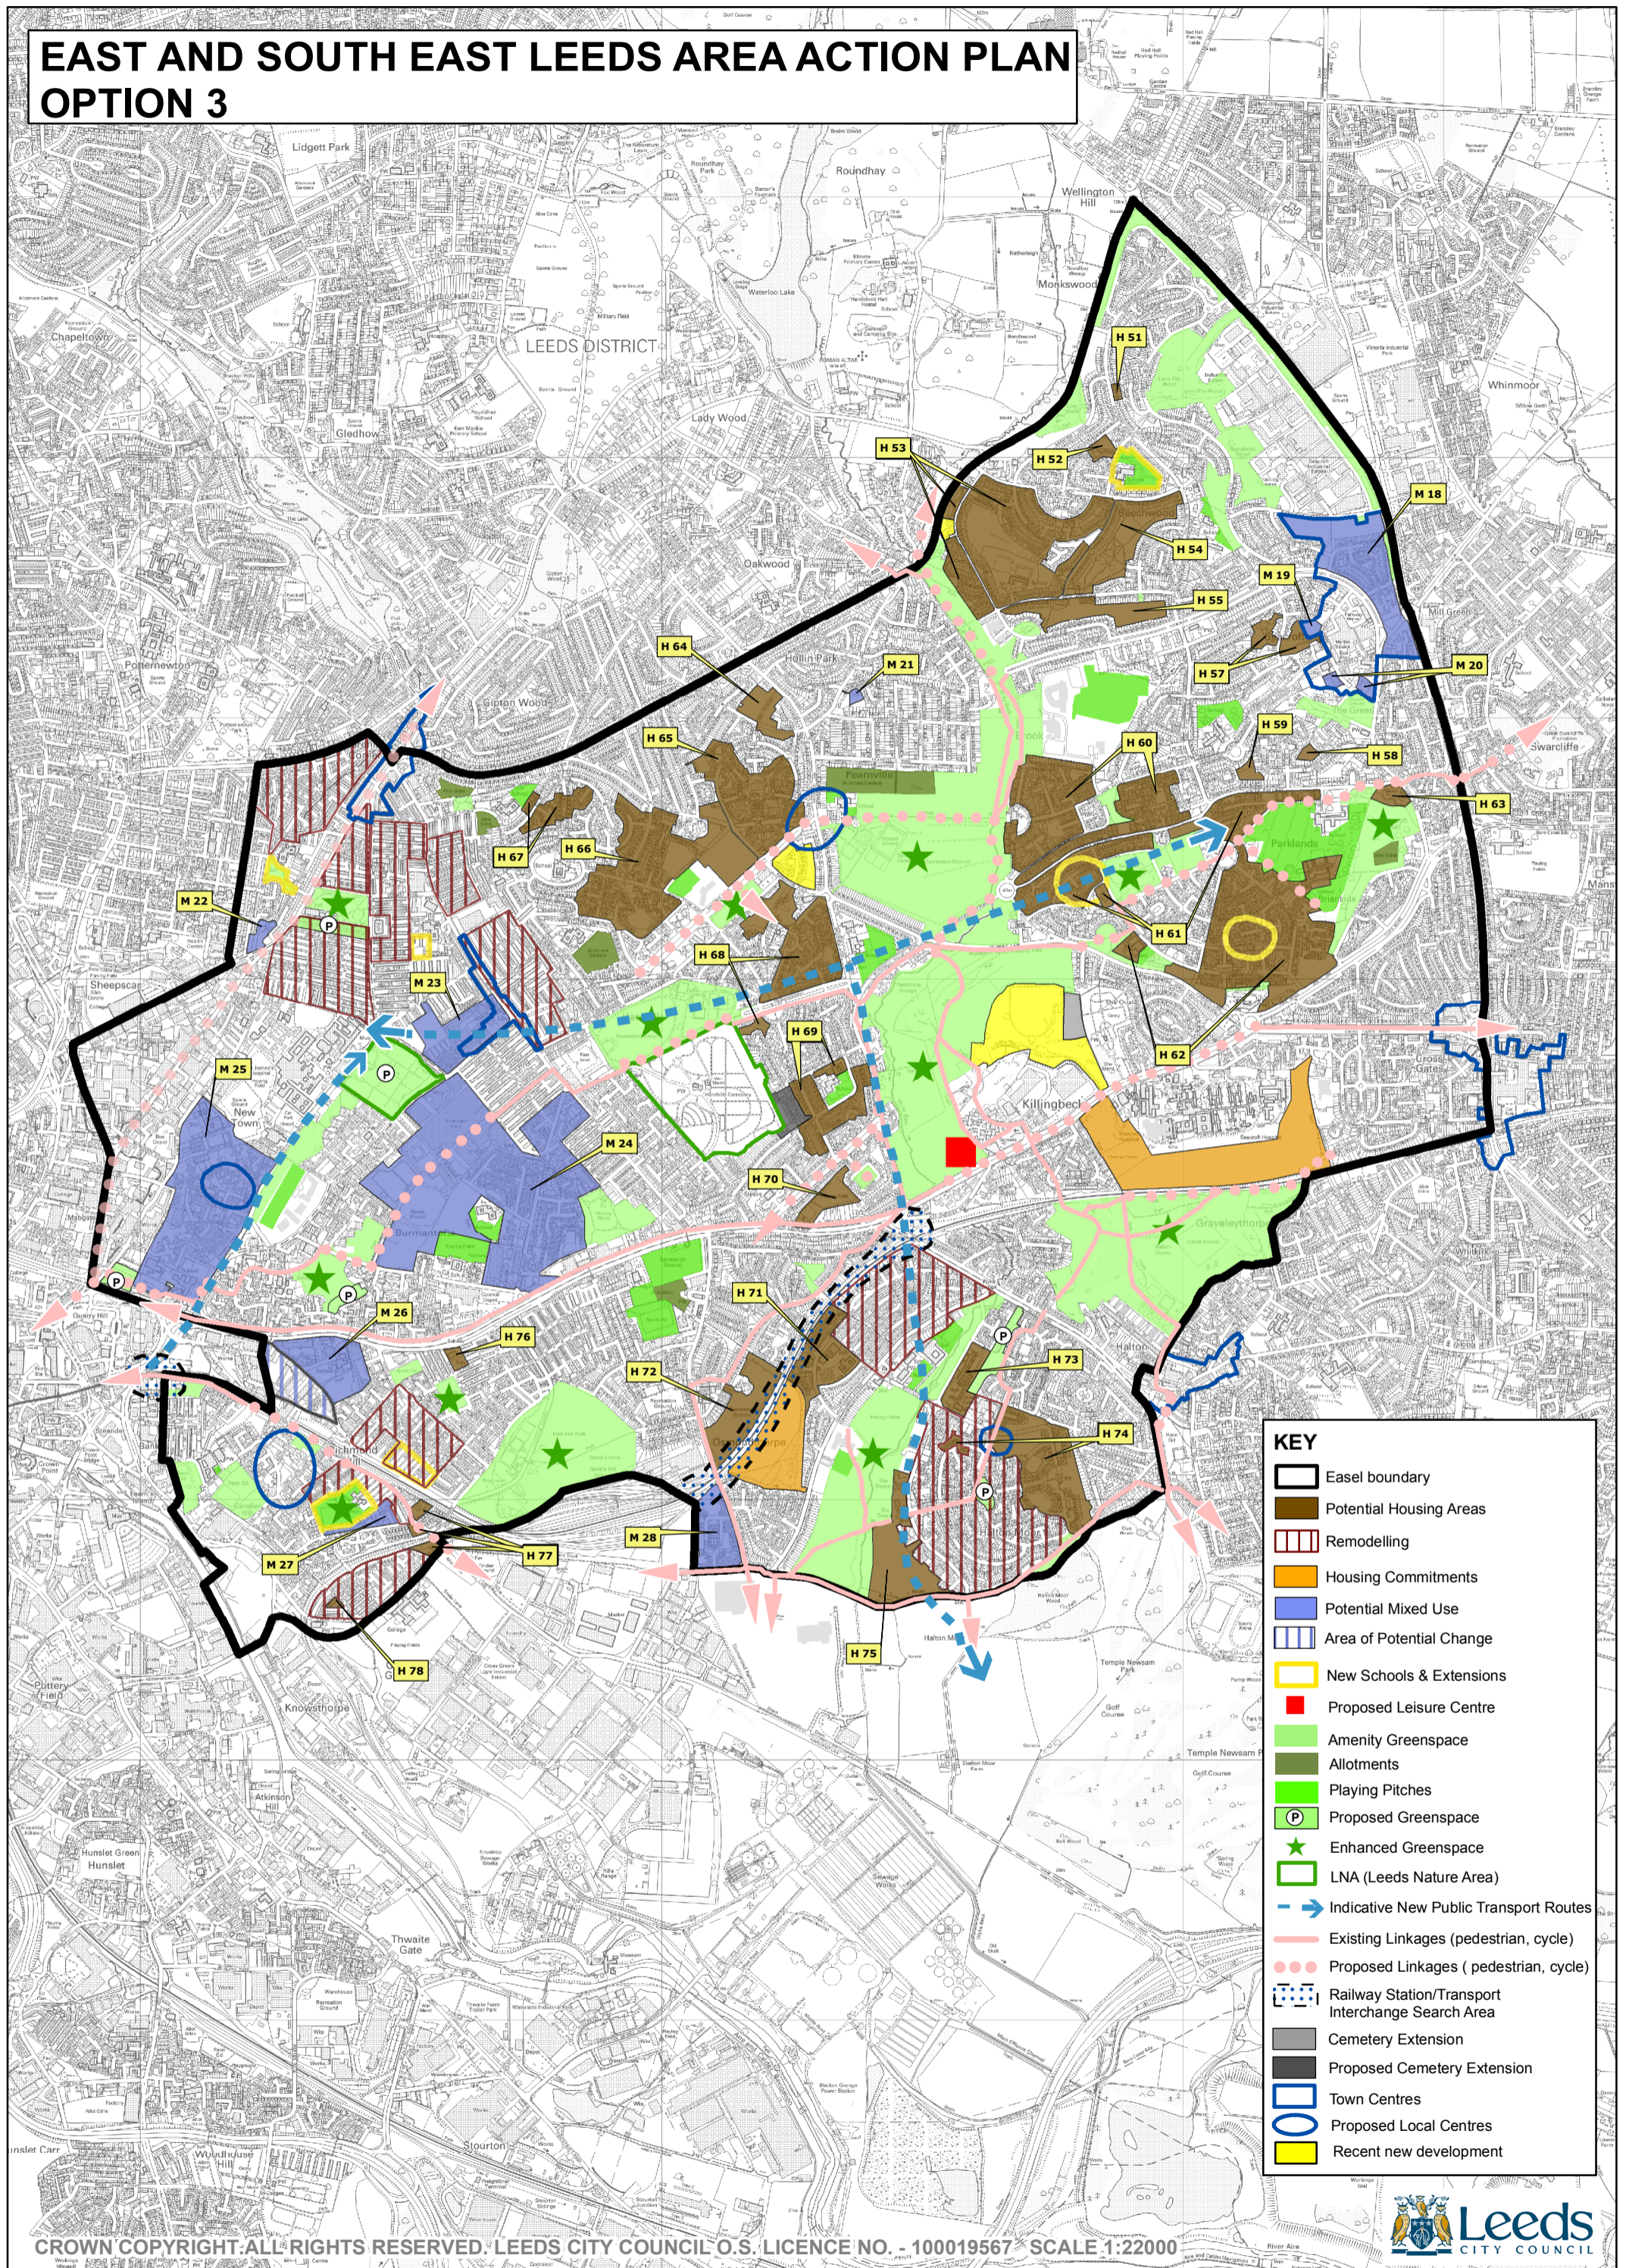

EAST AND SOUTH EAST LEEDS AREA ACTION PLAN OPTION 3

KEY

- Easel boundary
- Potential Housing Areas
- Remodelling
- Housing Commitments
- Potential Mixed Use
- Area of Potential Change
- New Schools & Extensions
- Proposed Leisure Centre
- Amenity Greenspace
- Allotments
- Playing Pitches
- Proposed Greenspace
- Enhanced Greenspace
- LNA (Leeds Nature Area)
- Indicative New Public Transport Routes
- Existing Linkages (pedestrian, cycle)
- Proposed Linkages (pedestrian, cycle)
- Railway Station/Transport Interchange Search Area
- Cemetery Extension
- Proposed Cemetery Extension
- Town Centres
- Proposed Local Centres
- Recent new development